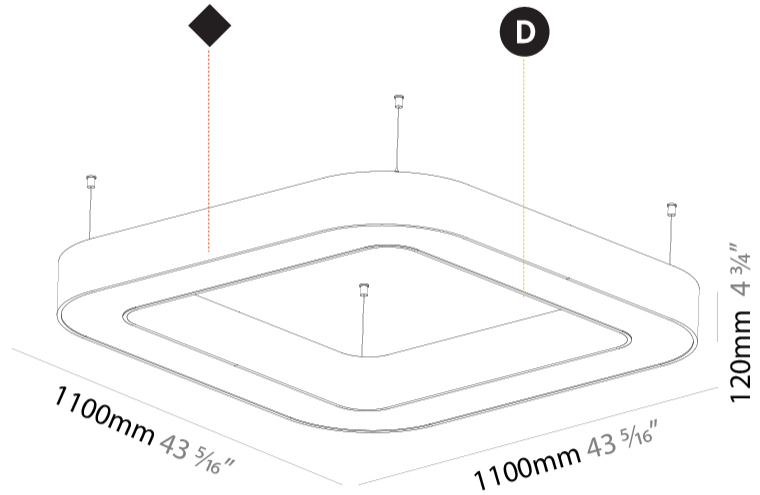

GENERAL

Series: Quantum
Brand: Prolicht
Division: Architectural
Mounting Type: Suspension
Mounting Location: Ceiling
Subcategory: Ambient

PHYSICAL

Shape: Square
Length (mm): 1100
Length (in): 43 ⁵/₁₆"
Width (mm): 1100
Width (in): 43 ⁵/₁₆"
Height (mm): 120
Height (in): 4 ³/₄"
Max. Overall Height (mm): 2120
Max. Overall Height (in): 83 ⁷/₁₆"
Light Distribution: Direct
Weight (kg): 13.125
Weight (lbs): 28.88
Diffuser: [PMMA - Opal or Micro-Prism](#)
Fixture Finish: [SSR / BKV / CWI / CRY / HAB / UFT / ITA / RUA / FTG / MYG / LOD / PUS / FRO / FUP / KIA / POP / BLS / SPG / MEY / GOH / GUM / CHC / COM / ABZ / JAG / OBR / MOS / ROR](#)
Fixture Material: Aluminum

ELECTRICAL

Lamp Type: LED (Zhaga Standard)
Input Wattage (W): 60
Total Output Wattage (W): 48 / 38.4 (3500K)
Dimming: [Non-Dimming / Phase Dimming (120Vac only) / 0-10V Dimming](#)
Driver Included: Yes
Driver Location: Integrated
Driver Type: Constant Current - 120 / 277Vac
Driver Class: Class 2
Input Voltage (V): 120 - 277
Constant Current (MA): 350 / 1200 (3500K)

LED

[Color Temperature (°K): 3000 / 3500 / 4000](#)
Max. Delivered Lumen (lm): 5540 / 5733 / 5850
CRI: >80 CRI
Efficiency (%): 65
Lamp Life (hrs): 50000

OPTICAL

RATINGS AND CERTIFICATIONS

Certified By: Certified for North American Standards
IP rating: IP20

PROJECT	_____
TYPE	_____
SPECIFIER	_____
QUANTITY	_____
DATE	_____